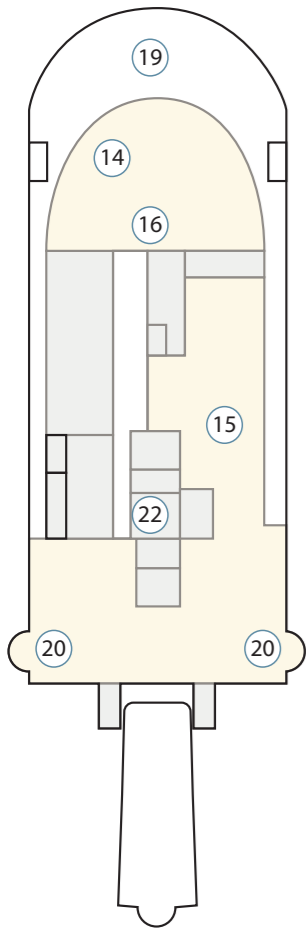

The Greg Mortimer Deck Plan

Deck 8

Deck 7

Deck 6

Deck 5

Deck 4

Deck 3

Cabin Category

- Aurora Stateroom Triple
- Aurora Stateroom Twin
- Balcony Stateroom - C
- Balcony Stateroom - B
- Balcony Stateroom - A
- Balcony Stateroom Superior (formerly Balcony Suite)
- Junior Suite
- Captain's Suite

Ship Features

- ① Change room / mudroom
- ② Zodiac-loading platforms
- ③ Activity launching platform
- ④ Lecture theatre & lounge
- ⑤ Assembly station
- ⑥ Reception
- ⑦ Ship shop
- ⑧ Dining room
- ⑨ Optional private dining room[#]
- ⑩ Library
- ⑪ Gym
- ⑫ Wellness centre / sauna
- ⑬ Sun deck
- ⑭ Observation lounge
- ⑮ Top deck BBQ area
- ⑯ Bars
- ⑰ Viewing platforms
- ⑱ Hydraulic viewing platforms
- ⑲ Observation decks
- ⑳ Jacuzzis / plunge pools
- ㉑ Medical clinic
- ㉒ Elevator
- ㉓ Bridge