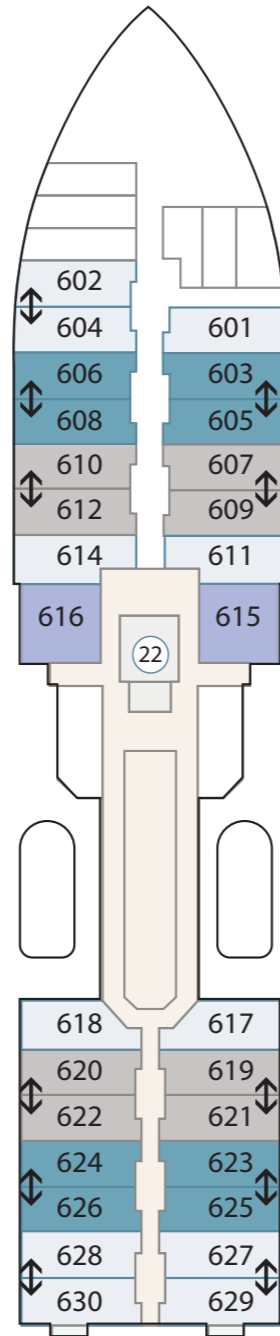

The Greg Mortimer Deck Plan

Deck 8

Deck 7

Deck 6

Deck 5

Deck 4

Deck 3

Cabin Category

- Aurora Stateroom Triple
- Aurora Stateroom Twin
- Balcony Stateroom - C
- Balcony Stateroom - B
- Balcony Stateroom - A
- Balcony Stateroom Superior (formerly Balcony Suite)
- Junior Suite
- Captain's Suite

Ship Features

- ① Change room / mudroom
- ② Zodiac-loading platforms
- ③ Activity launching platform
- ④ Lecture theatre & lounge
- ⑤ Assembly station
- ⑥ Reception
- ⑦ Ship shop
- ⑧ Dining room
- ⑨ Optional private dining room[#]
- ⑩ Library
- ⑪ Gym
- ⑫ Wellness centre / sauna
- ⑬ Sun deck
- ⑭ Observation lounge
- ⑮ Top deck BBQ area
- ⑯ Bars
- ⑰ Viewing platforms
- ⑱ Hydraulic viewing platforms
- ⑲ Observation decks
- ⑳ Jacuzzis / plunge pools
- ㉑ Medical clinic
- ㉒ Elevator
- ㉓ Bridge