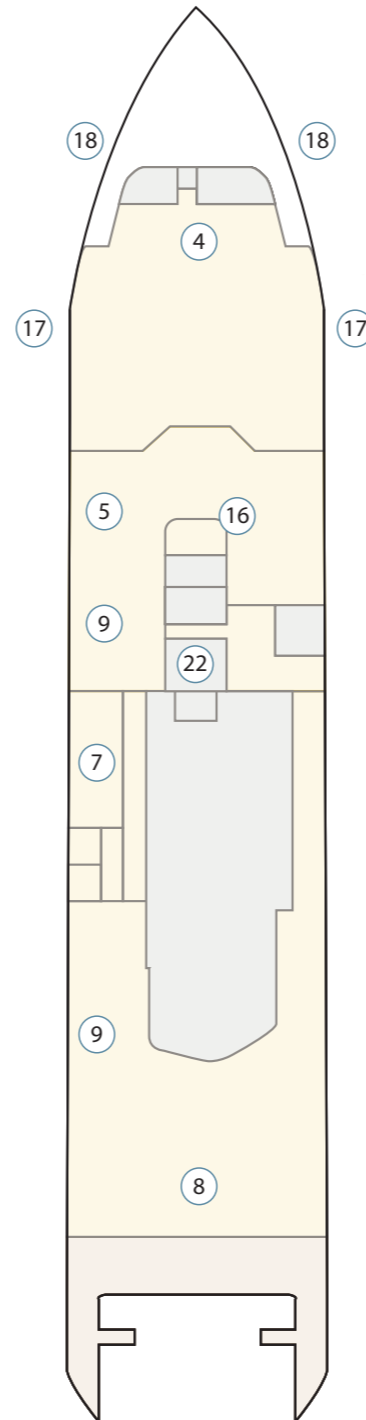

The Greg Mortimer Deck Plan

Deck 8

Deck 7

Deck 6

Deck 5

Deck 4

Deck 3

Cabin Category

- Aurora Stateroom Triple
- Aurora Stateroom Twin
- Balcony Stateroom - C
- Balcony Stateroom - B
- Balcony Stateroom - A
- Balcony Stateroom Superior (formerly Balcony Suite)
- Junior Suite
- Captain's Suite

Ship Features

- ① Change room / mudroom
- ② Zodiac-loading platforms
- ③ Activity launching platform
- ④ Lecture theatre & lounge
- ⑤ Assembly station
- ⑥ Reception
- ⑦ Ship shop
- ⑧ Dining room
- ⑨ Optional private dining room[#]
- ⑩ Library
- ⑪ Gym
- ⑫ Wellness centre / sauna
- ⑬ Sun deck
- ⑭ Observation lounge
- ⑮ Top deck BBQ area
- ⑯ Bars
- ⑰ Viewing platforms
- ⑱ Hydraulic viewing platforms
- ⑲ Observation decks
- ⑳ Jacuzzis / plunge pools
- ㉑ Medical clinic
- ㉒ Elevator
- ㉓ Bridge