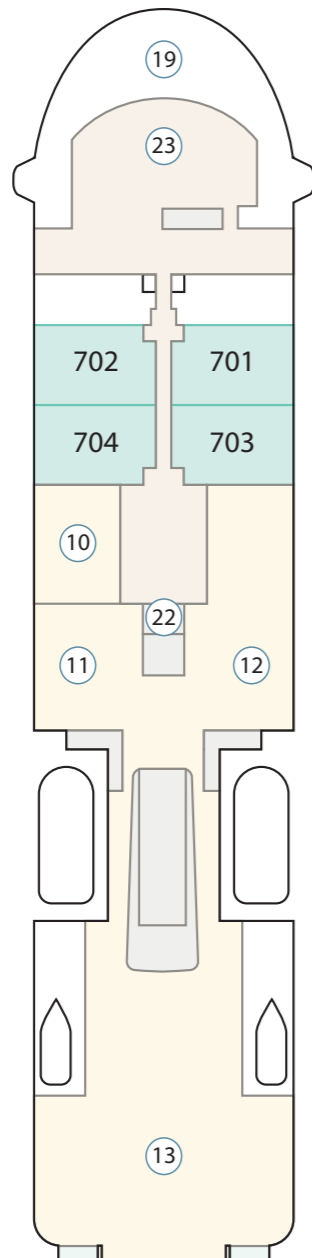

The Greg Mortimer Deck Plan

Deck 8

Deck 7

Deck 6

Deck 5

Deck 4

Deck 3

Cabin Category

- Aurora Stateroom Triple
- Aurora Stateroom Twin
- Balcony Stateroom - C
- Balcony Stateroom - B
- Balcony Stateroom - A
- Balcony Stateroom Superior (formerly Balcony Suite)
- Junior Suite
- Captain's Suite

Ship Features

- ① Change room / mudroom
- ② Zodiac-loading platforms
- ③ Activity launching platform
- ④ Lecture theatre & lounge
- ⑤ Assembly station
- ⑥ Reception
- ⑦ Ship shop
- ⑧ Dining room
- ⑨ Optional private dining room[#]
- ⑩ Library
- ⑪ Gym
- ⑫ Wellness centre / sauna
- ⑬ Sun deck
- ⑭ Observation lounge
- ⑮ Top deck BBQ area
- ⑯ Bars
- ⑰ Viewing platforms
- ⑱ Hydraulic viewing platforms
- ⑲ Observation decks
- ⑳ Jacuzzis / plunge pools
- ㉑ Medical clinic
- ㉒ Elevator
- ㉓ Bridge