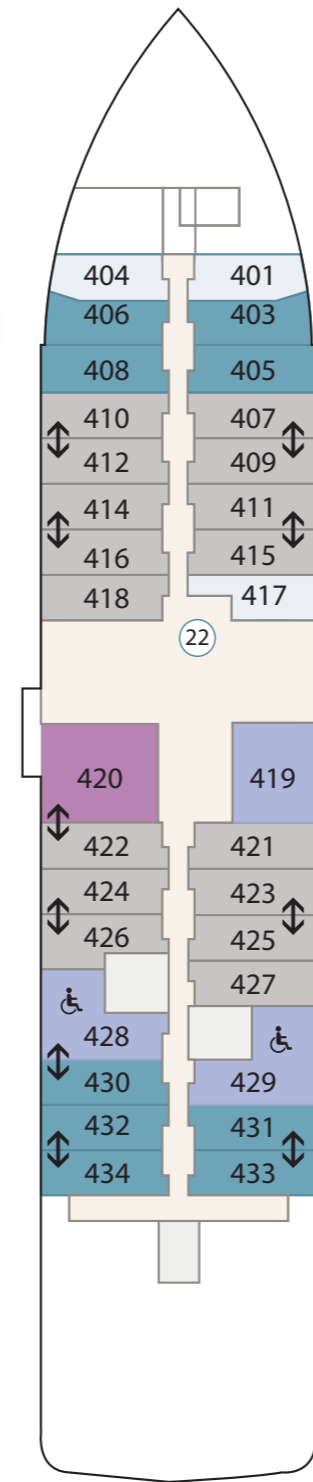

The Greg Mortimer Deck Plan

Deck 8

Deck 7

Deck 6

Deck 5

Deck 4

Deck 3

Cabin Category

- Aurora Stateroom Triple
- Aurora Stateroom Twin
- Balcony Stateroom - C
- Balcony Stateroom - B
- Balcony Stateroom - A
- Balcony Stateroom Superior (formerly Balcony Suite)
- Junior Suite
- Captain's Suite

Ship Features

- ① Change room / mudroom
- ② Zodiac-loading platforms
- ③ Activity launching platform
- ④ Lecture theatre & lounge
- ⑤ Assembly station
- ⑥ Reception
- ⑦ Ship shop
- ⑧ Dining room
- ⑨ Optional private dining room[#]
- ⑩ Library
- ⑪ Gym
- ⑫ Wellness centre / sauna
- ⑬ Sun deck
- ⑭ Observation lounge
- ⑮ Top deck BBQ area
- ⑯ Bars
- ⑰ Viewing platforms
- ⑱ Hydraulic viewing platforms
- ⑲ Observation decks
- ⑳ Jacuzzis / plunge pools
- ㉑ Medical clinic
- ㉒ Elevator
- ㉓ Bridge