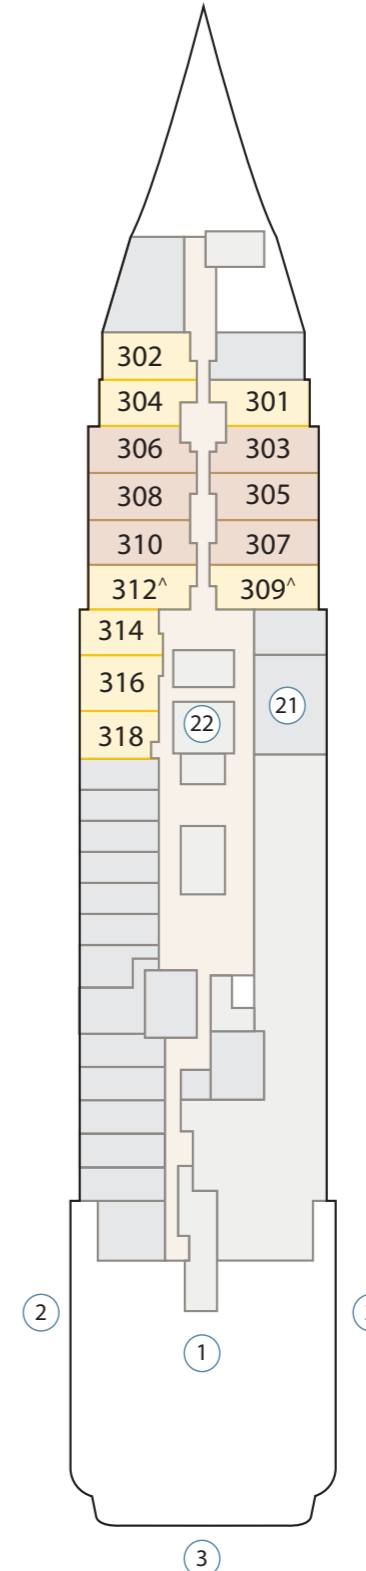

The Greg Mortimer Deck Plan

Deck 8

Deck 7

Deck 6

Deck 5

Deck 4

Deck 3

Cabin Category

- Aurora Stateroom Triple
- Aurora Stateroom Twin
- Balcony Stateroom - C
- Balcony Stateroom - B
- Balcony Stateroom - A
- Balcony Stateroom Superior (formerly Balcony Suite)
- Junior Suite
- Captain's Suite

Ship Features

- ① Change room / mudroom
- ② Zodiac-loading platforms
- ③ Activity launching platform
- ④ Lecture theatre & lounge
- ⑤ Assembly station
- ⑥ Reception
- ⑦ Ship shop
- ⑧ Dining room
- ⑨ Optional private dining room[#]
- ⑩ Library
- ⑪ Gym
- ⑫ Wellness centre / sauna
- ⑬ Sun deck
- ⑭ Observation lounge
- ⑮ Top deck BBQ area
- ⑯ Bars
- ⑰ Viewing platforms
- ⑱ Hydraulic viewing platforms
- ⑲ Observation decks
- ⑳ Jacuzzis / plunge pools
- ㉑ Medical clinic
- ㉒ Elevator
- ㉓ Bridge

↔ Connecting staterooms and suites

^ Expedition Team cabins on selected voyages

Open at the discretion of the Hotel Manager on selected voyages

Deck plan is subject to change.